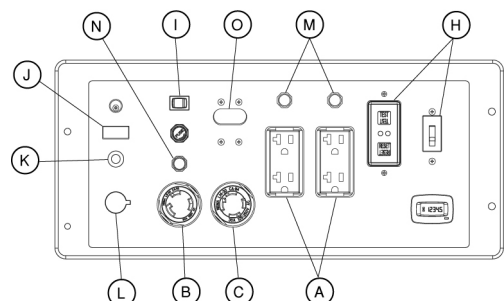

XP8000E

XP SERIES
Commercial/Residential
Portable Generators

A/C Rated Output Watts: 8000
A/C Maximum Output Watts: 10000

Model 5931

UPC Number: 696471059311
Emissions Certification: 49/CSA

features

- FULL PANEL GFCI PROTECTION-OSHA COMPLIANT
- IDLE CONTROL SAVES FUEL AND REDUCES NOISE
- INTEGRATED LIFTING EYE FOR TRANSPORT AND SECURITY
- GENERAC OHVI ENGINE, FULL PRESSURE LUBRICATION
- LOW-OIL PRESSURE SHUT-DOWN PROTECTION
- ALL ENGINE CONTROLS LOCATED ON OUTLET PANEL
- LOCKING FOLD-DOWN HANDLES AND NEVER-FLAT WHEELS
- FULL-WRAP, 1¼" HARDENED STEEL TUBE CRADLE
- ELECTRIC START W/RECOIL BACKUP, BATTERY INCLUDED
- HOUR METER WITH MAINTENANCE RESETS

customer connections

Connection Outlets

A	(4) 5-20R 120V
B	1xL5-30R
C	1xL14-30R

Circuit Breakers

M	(2) 20A
N	(1) 30A
O	(1) 30A

Other Features

H	Full Panel GFCI Module
I	Idle Control
J	Off/On/Start Switch
K	Choke
L	Fuel Cut-Off

XP8000E

specifications

Product Series	XP8000E
Model	5931
Configuration/Emissions	49/CSA
A/C Rated Output Watts:	8000
A/C Maximum Output Watts:	10000
A/C Voltage	120/240VAC
A/C Frequency	60 Hz
Rated 120/240 VAC Amperage	33.3
Max 120/240 VAC Amperage	41.7
Engine Displacement	410cc
Engine Type	OHVI
Engine RPM	Variable
Recommended Oil	SAE 30
Lubrication Method	Full Pressure
Choke Type	On Control Panel
Fuel Shut Off	On Control Panel
Idle Control	Yes
Starting Method	Electric/Manual
Battery	Included
Battery Size	12VDC 10 Ahr
Low Oil Shutdown Method	Low Pressure

Start Switch Type	3-Position
Switch Location	On Control Panel
Single-Point Lifting Eye	Included
Fuel Gauge	Built-in Tank
Fuel Tank Capacity (Gal)	9
Fuel Tank Capacity (Ltrs)	34.07
Run Time at 50% (Hours)	10.00
Cord Set	N/A
Handle Style	Folding Interlocked
Wheel type	10.5" Semi-Solid Wheels
Maintenance Kit	Included
Warranty - Residential	3 Year
Warranty - Commercial	2 Year